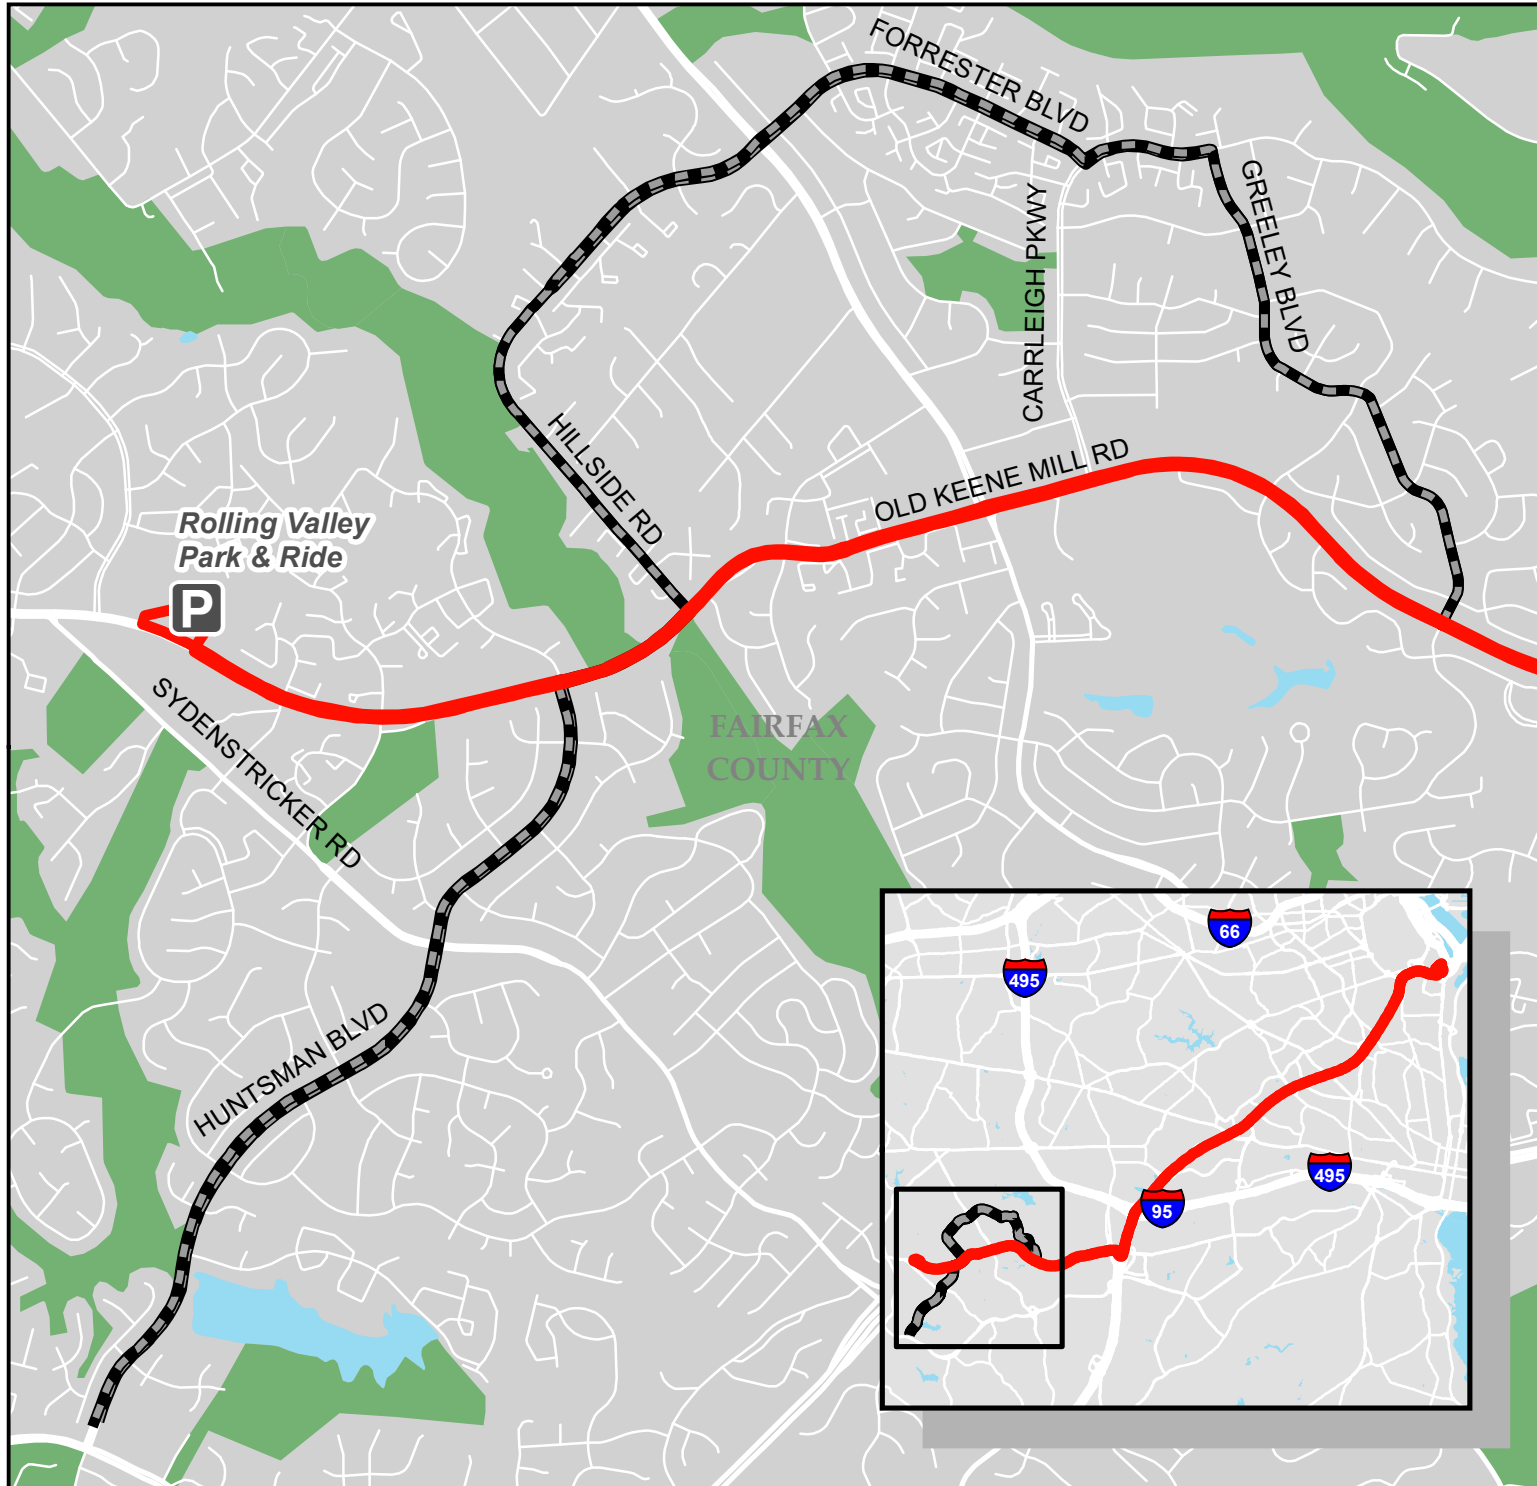

Metrobus Snow Detour Map

18G

Orange Hunt

Legend

-  18G Snow Detour
-  Not Served During Snow

WINTER 2023-2024